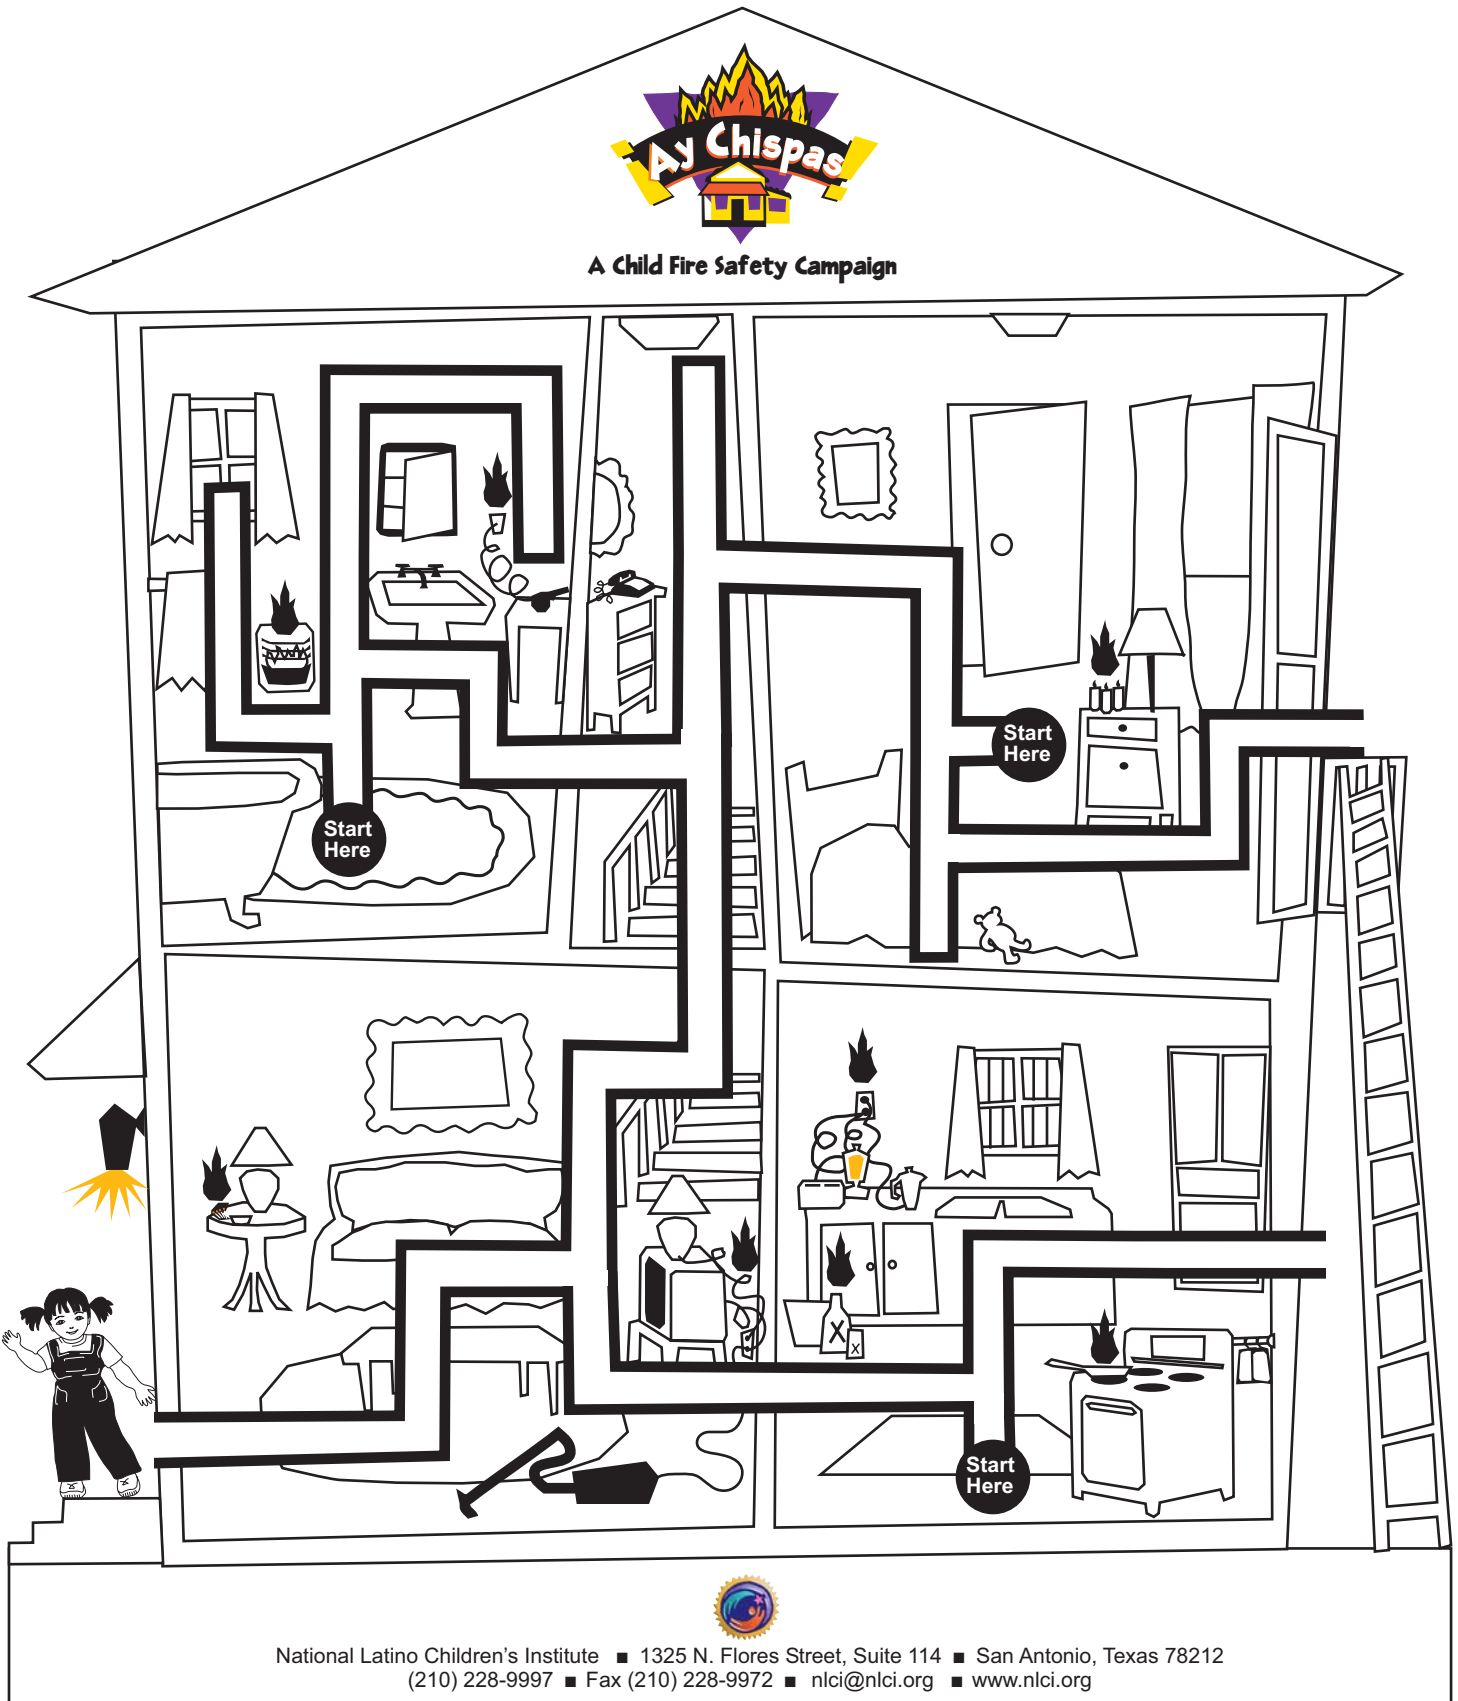

Marta's Map

Help Marta find three ways to get out of her house.
Start at each black dot and work your way out.

A Child Fire Safety Campaign

National Latino Children's Institute ■ 1325 N. Flores Street, Suite 114 ■ San Antonio, Texas 78212
(210) 228-9997 ■ Fax (210) 228-9972 ■ nlci@nlci.org ■ www.nlci.org